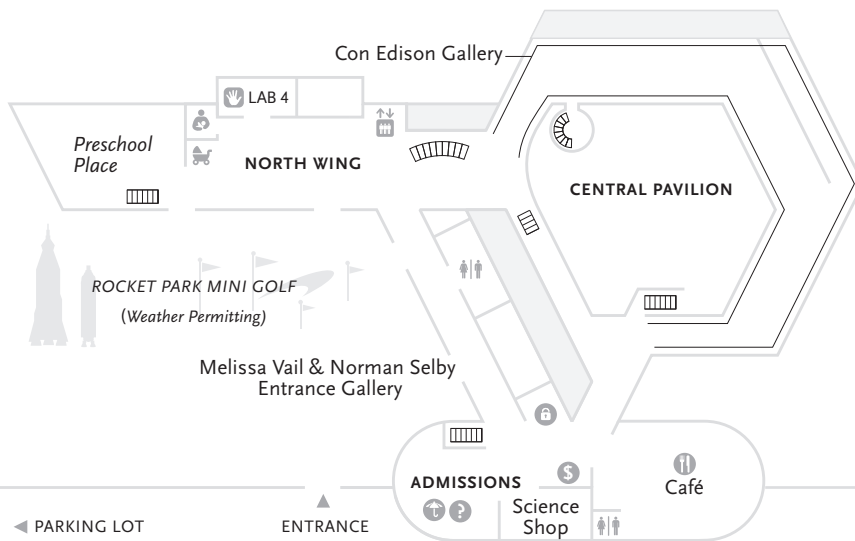

UPPER LEVEL

- THE ANTHONY VISCUSI GALLERY
- ▶ GREAT HALL
 - > *Connected Worlds*
- NORTH WING
 - Walter O. LeCroy Gallery
 - > *Urbanscapes, Space and Places: Preserving Nature (through January 15)*
- ROTUNDA
 - Theater

STREET LEVEL

- CENTRAL PAVILION
 - Con Edison Gallery
 - > *Hidden Beauty: The Aesthetics of Medical Science (through January 31)*
 - > *Small Discoveries*
 - > *Human Plus*
 - > *Mathematica: A World of Numbers*
 - > *Powering the City*
- NORTH WING
 - > *The Big Bubble Experiment*
 - > *Preschool Place*
- ADMISSIONS
 - Visitor Information
 - Café and Science Shop

LOWER LEVEL

- CENTRAL PAVILION
 - > *Maker Space*
 - > *Design Lab*
 - Explainer Demos

- VISITOR INFORMATION
- LOCKERS
- LOST AND FOUND
- DINING AREA
- ATM
- DISCOVERY LAB
- NURSING ROOM
- STROLLER PARKING
- ▶ ENTRANCE
- ELEVATORS
- STAIRS
- RESTROOM