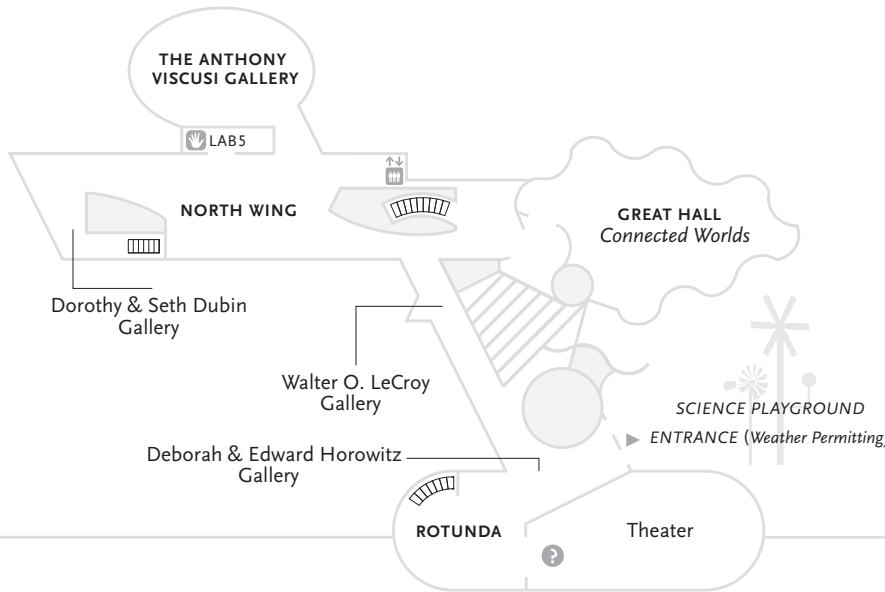

UPPER LEVEL

- THE ANTHONY VISCUSI GALLERY
- ▶ GREAT HALL
 - > *Connected Worlds*
- NORTH WING
 - Walter O. LeCroy Gallery
 - > *Urbanscapes, Space and Places: Preserving Nature (through January 15)*
- ROTUNDA
 - Theater

STREET LEVEL

- CENTRAL PAVILION
 - Con Edison Gallery
 - > *Hidden Beauty: The Aesthetics of Medical Science (through January 31)*
 - > *Small Discoveries*
 - > *Human Plus*
 - > *Mathematica: A World of Numbers*
 - > *Powering the City*
- NORTH WING
 - > *The Big Bubble Experiment*
 - > *Preschool Place*
- ADMISSIONS
 - Visitor Information
 - Café and Science Shop

LOWER LEVEL

- CENTRAL PAVILION
 - > *Maker Space*
 - > *Design Lab*
 - Explainer Demos

- VISITOR INFORMATION
- LOCKERS
- LOST AND FOUND
- DINING AREA
- ATM
- DISCOVERY LAB
- NURSING ROOM
- STROLLER PARKING
- ▶ ENTRANCE
- ELEVATORS
- STAIRS
- RESTROOM